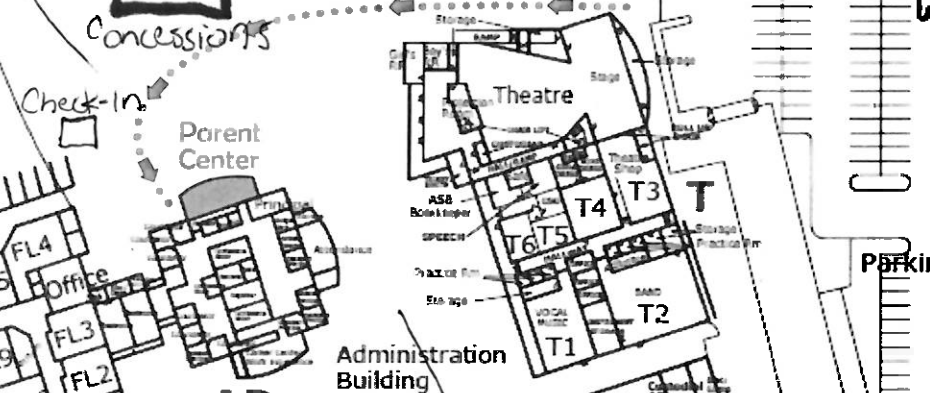

Welcome to AB Miller HS Parent Information Center

Floor fold

Spectator

Bus & Trailer

Please follow the dotted line to the Parent Center.

Look for the Flag Pole.

Fire Lane

Warm-Up