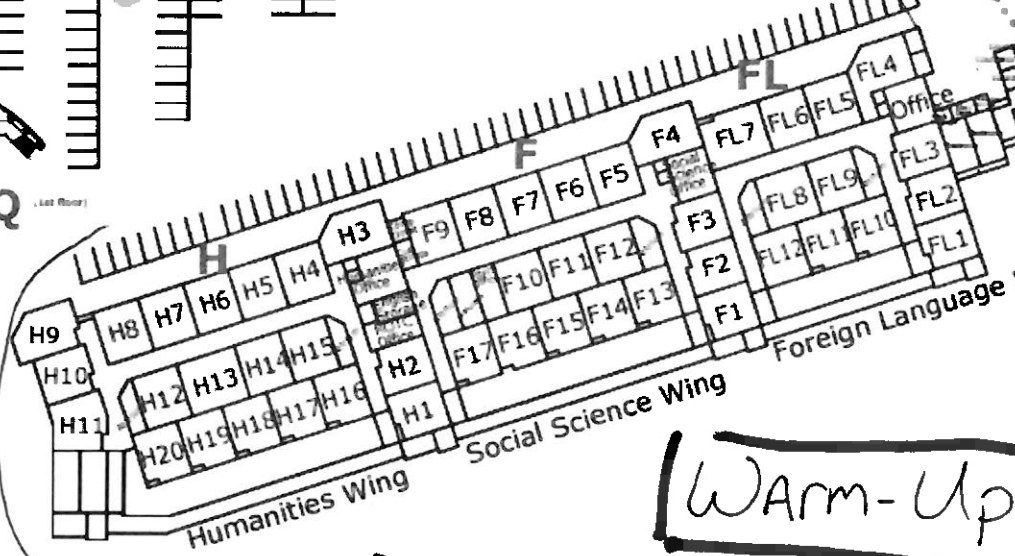

Welcome to AB Miller HS Parent Information Center

Floor fold

Spectator

Bus & Trailer

Please follow the dotted line to the Parent Center.

Look for the Flag Pole.

Fire Lane

Warm-Up