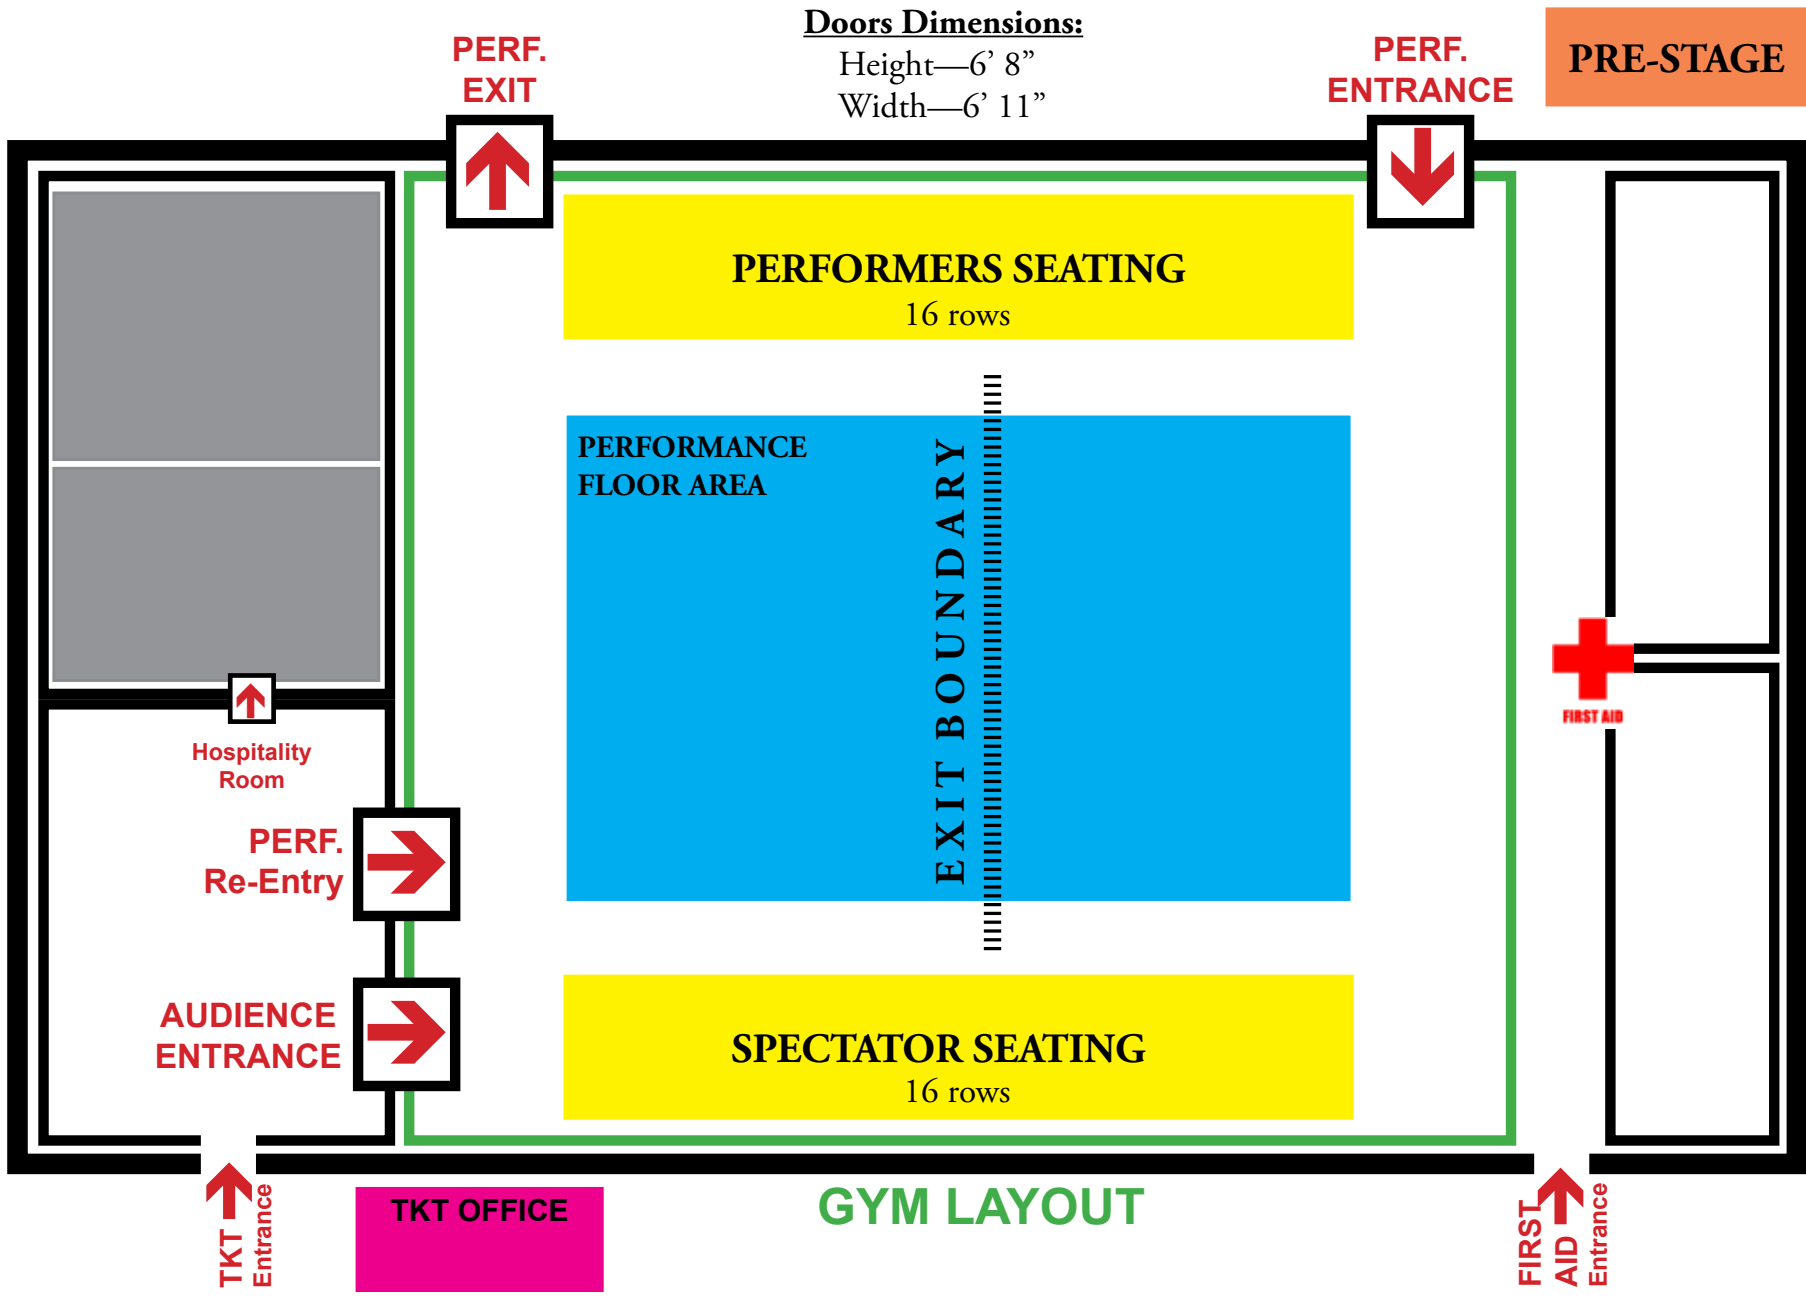

Doors Dimensions:
Height—6' 8"
Width—6' 11"

GYM LAYOUT

Doors Dimensions:

Height—6' 8"
Width—6' 11"

GYM LAYOUT

RANCHO BUENA VISTA
AT MISSION VISTA HIGH SCHOOL

MISSION VISTA HIGH SCHOOL
1306 MELROSE DRIVE, OCEANSIDE, CA 92057 (off the 76 highway)

INSIDE THE GYM “Point of Views”

PERFORMER
Perspective from the Gym Floor

SPECTATOR & JUDGES
Perspective from the stands

PRE-STAGE

PERF. ENTRANCE
"OUTSIDE VIEW"

PERF. ENTRANCE
"INSIDE VIEW"

Doors Dimensions:

Height—6' 8"

Width—6' 11"

NOTE: The bar in the picture will be removed for the tournament.