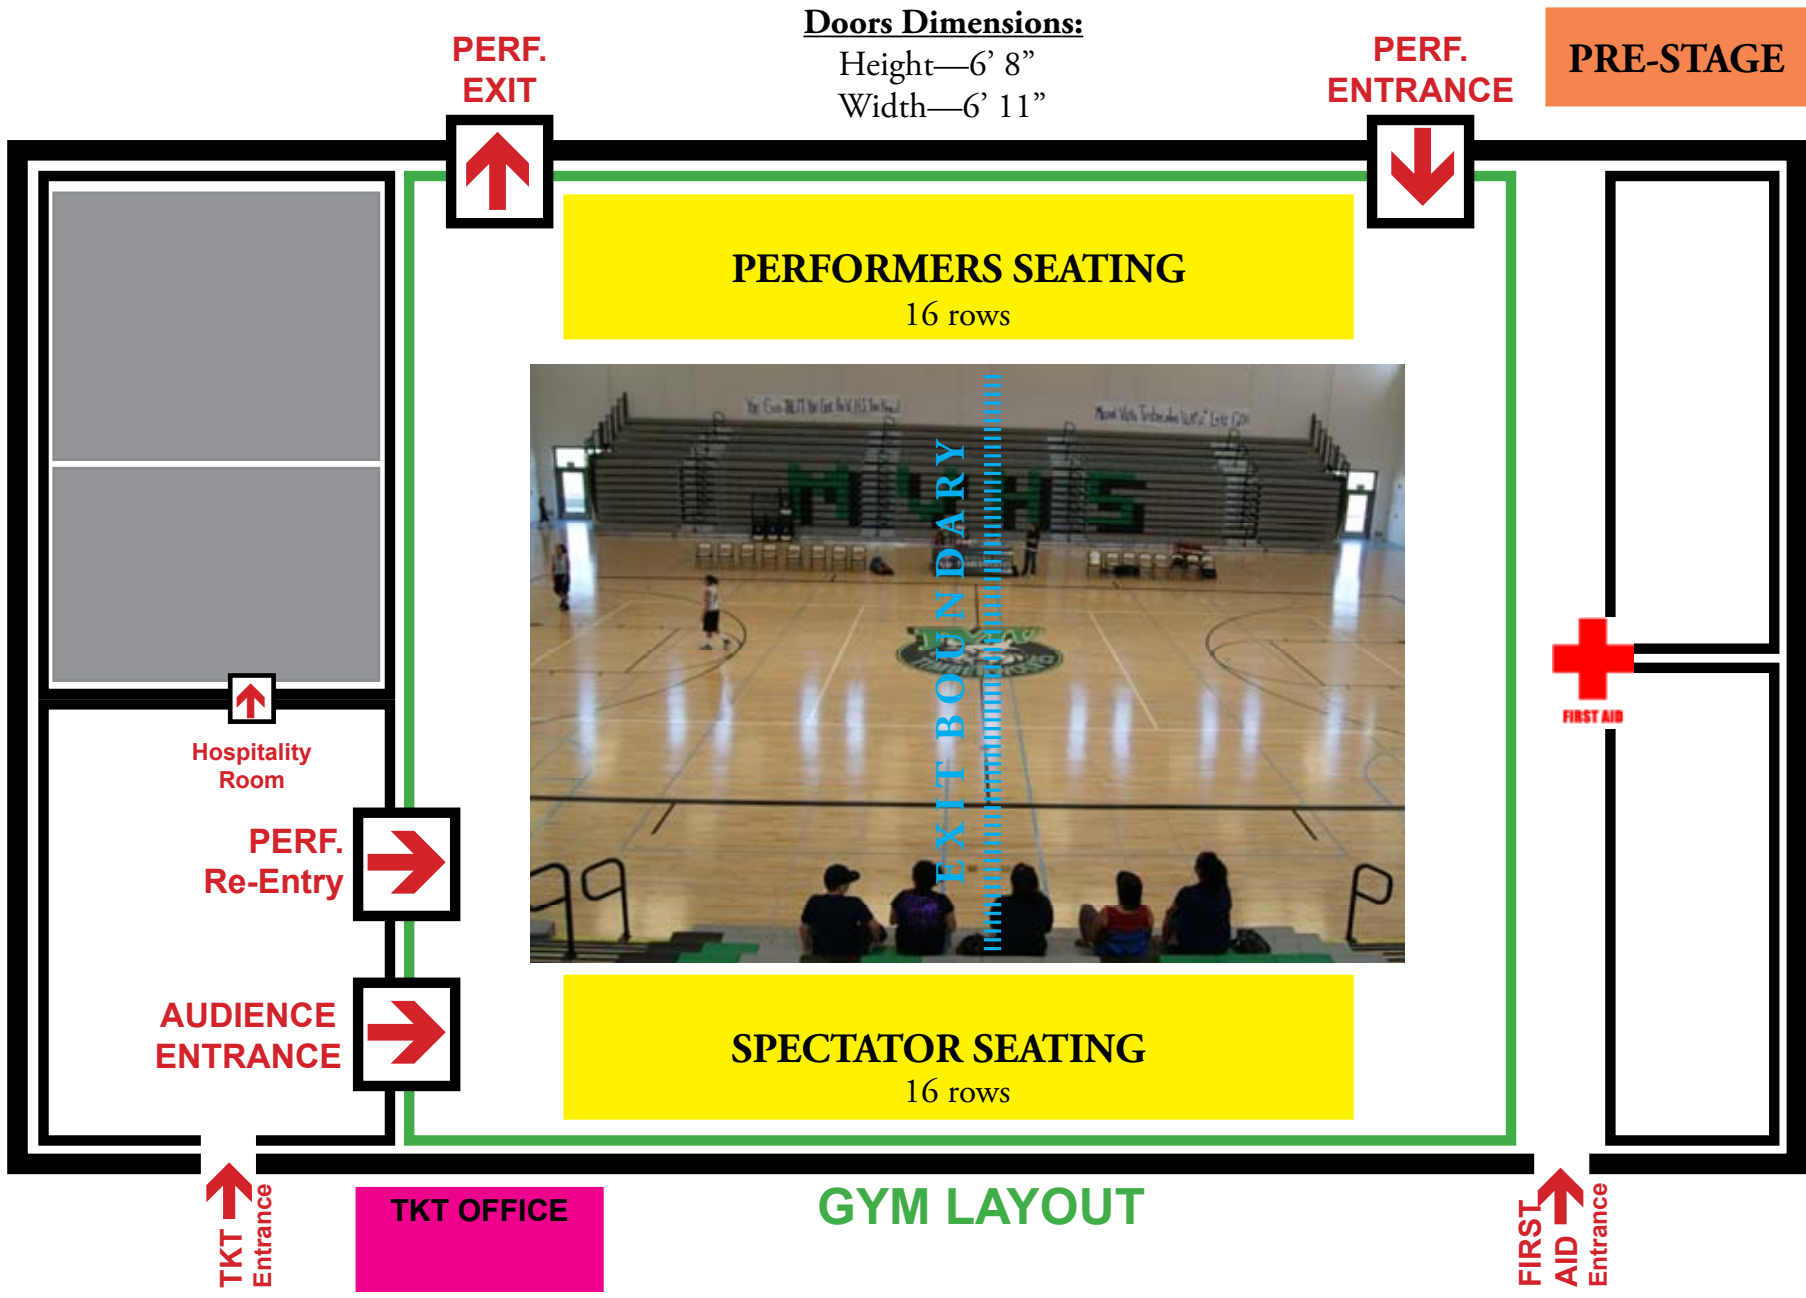

Doors Dimensions:
Height—6' 8"
Width—6' 11"

GYM LAYOUT

Doors Dimensions:

Height—6' 8"
Width—6' 11"

GYM LAYOUT

RANCHO BUENA VISTA
AT MISSION VISTA HIGH SCHOOL

MISSION VISTA HIGH SCHOOL
1306 MELROSE DRIVE, OCEANSIDE, CA 92057 (off the 76 highway)

INSIDE THE GYM “Point of Views”

PERFORMER
Perspective from the Gym Floor

SPECTATOR & JUDGES
Perspective from the stands

PRE-STAGE

PERF. ENTRANCE
"OUTSIDE VIEW"

PERF. ENTRANCE
"INSIDE VIEW"

Doors Dimensions:

Height—6' 8"

Width—6' 11"

NOTE: The bar in the picture will be removed for the tournament.