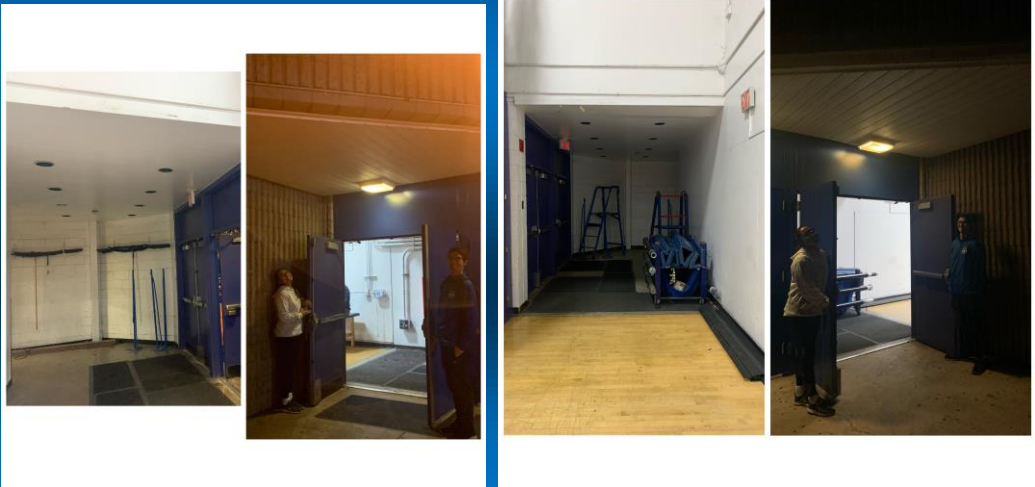

MIRA MESA HIGH SCHOOL

Top of bleachers on the spectator side.

Gym from floor level.

MIRA MESA HIGH SCHOOL

Multiple Warm Up spaces available on campus.

Guard Entrance & Exit. Be aware of sharp turn and doors are 7 ft. high.