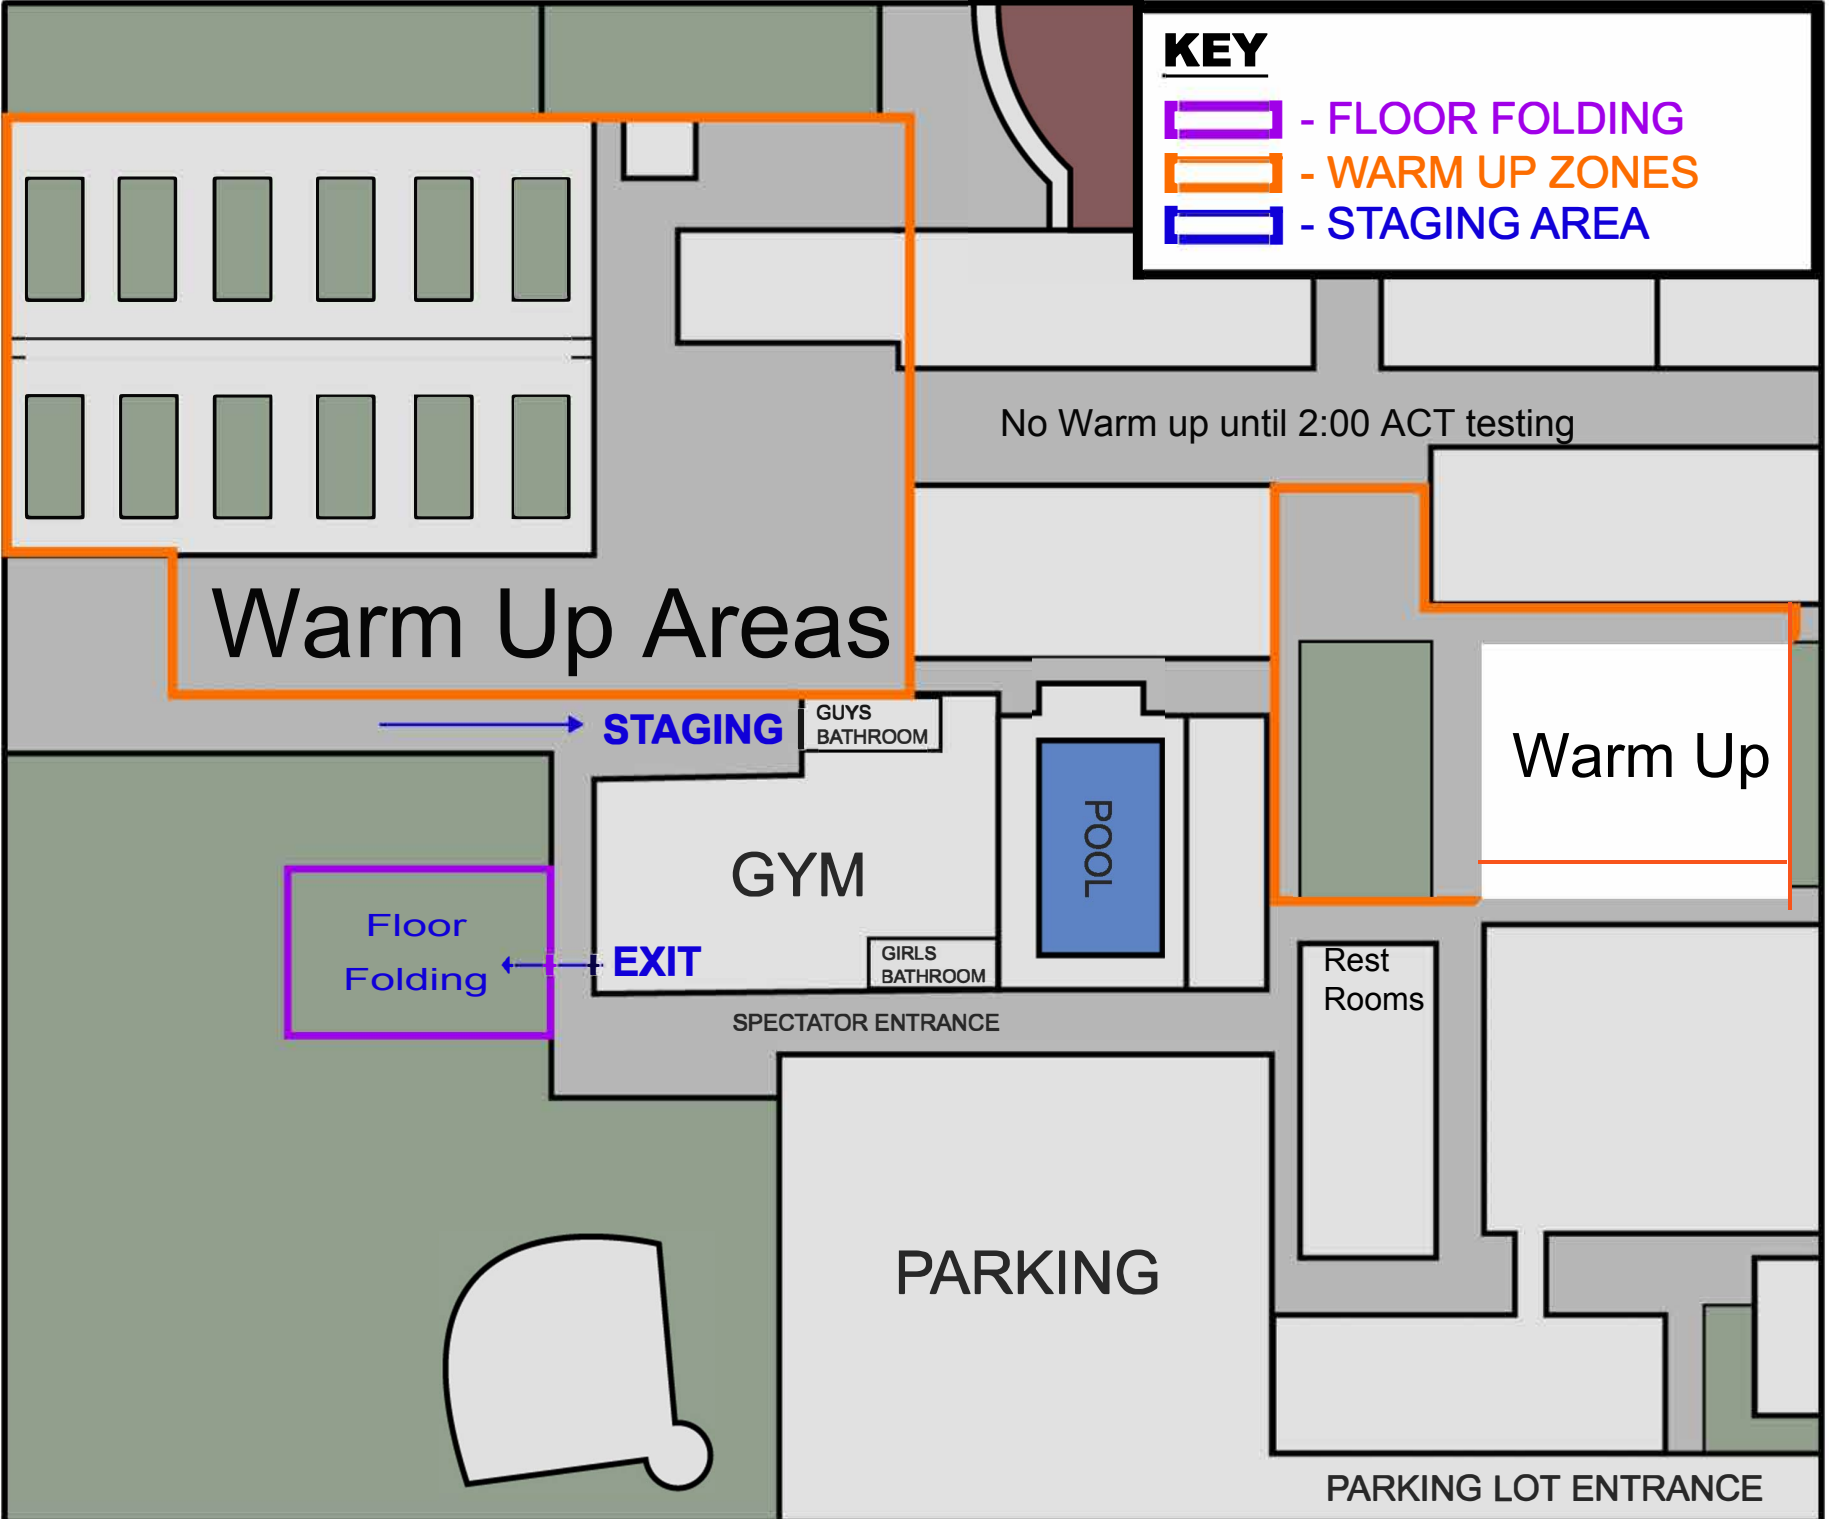

HUNTINGTON BEACH HIGH SCHOOL MAP

KEY

-  - FLOOR FOLDING
-  - WARM UP ZONES
-  - STAGING AREA

Warm Up Areas

Floor Folding

STAGING

EXIT

GYM

POOL

GUYS BATHROOM

GIRLS BATHROOM

Rest Rooms

Warm Up

PARKING

PARKING LOT ENTRANCE

No Warm up until 2:00 ACT testing