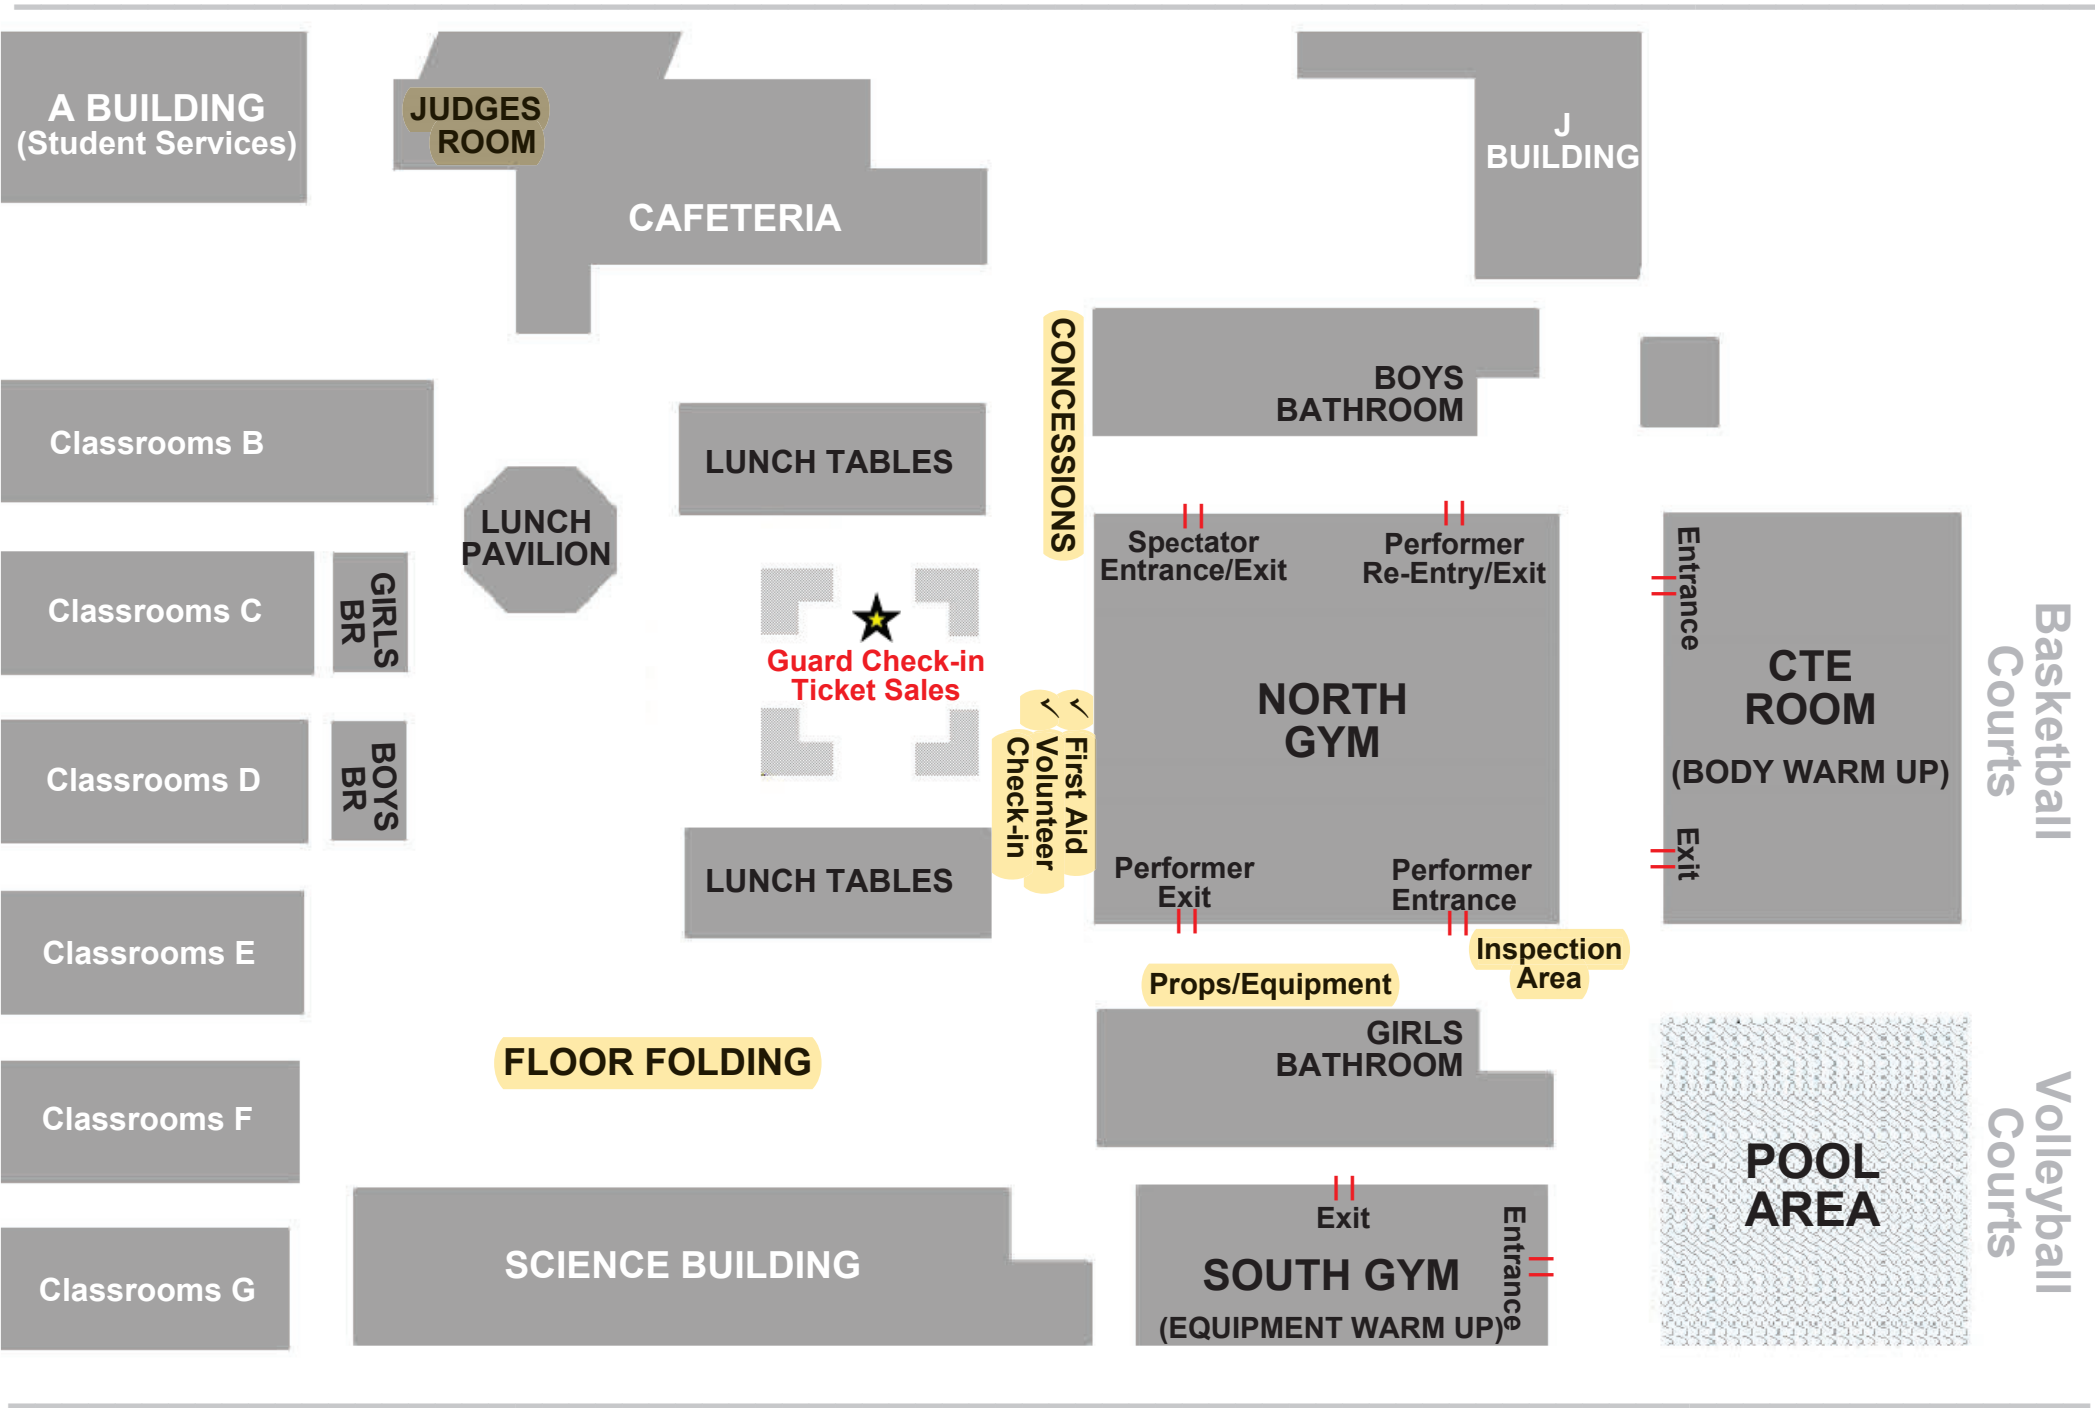

CAMPUS DRIVE

DUARTE ROAD