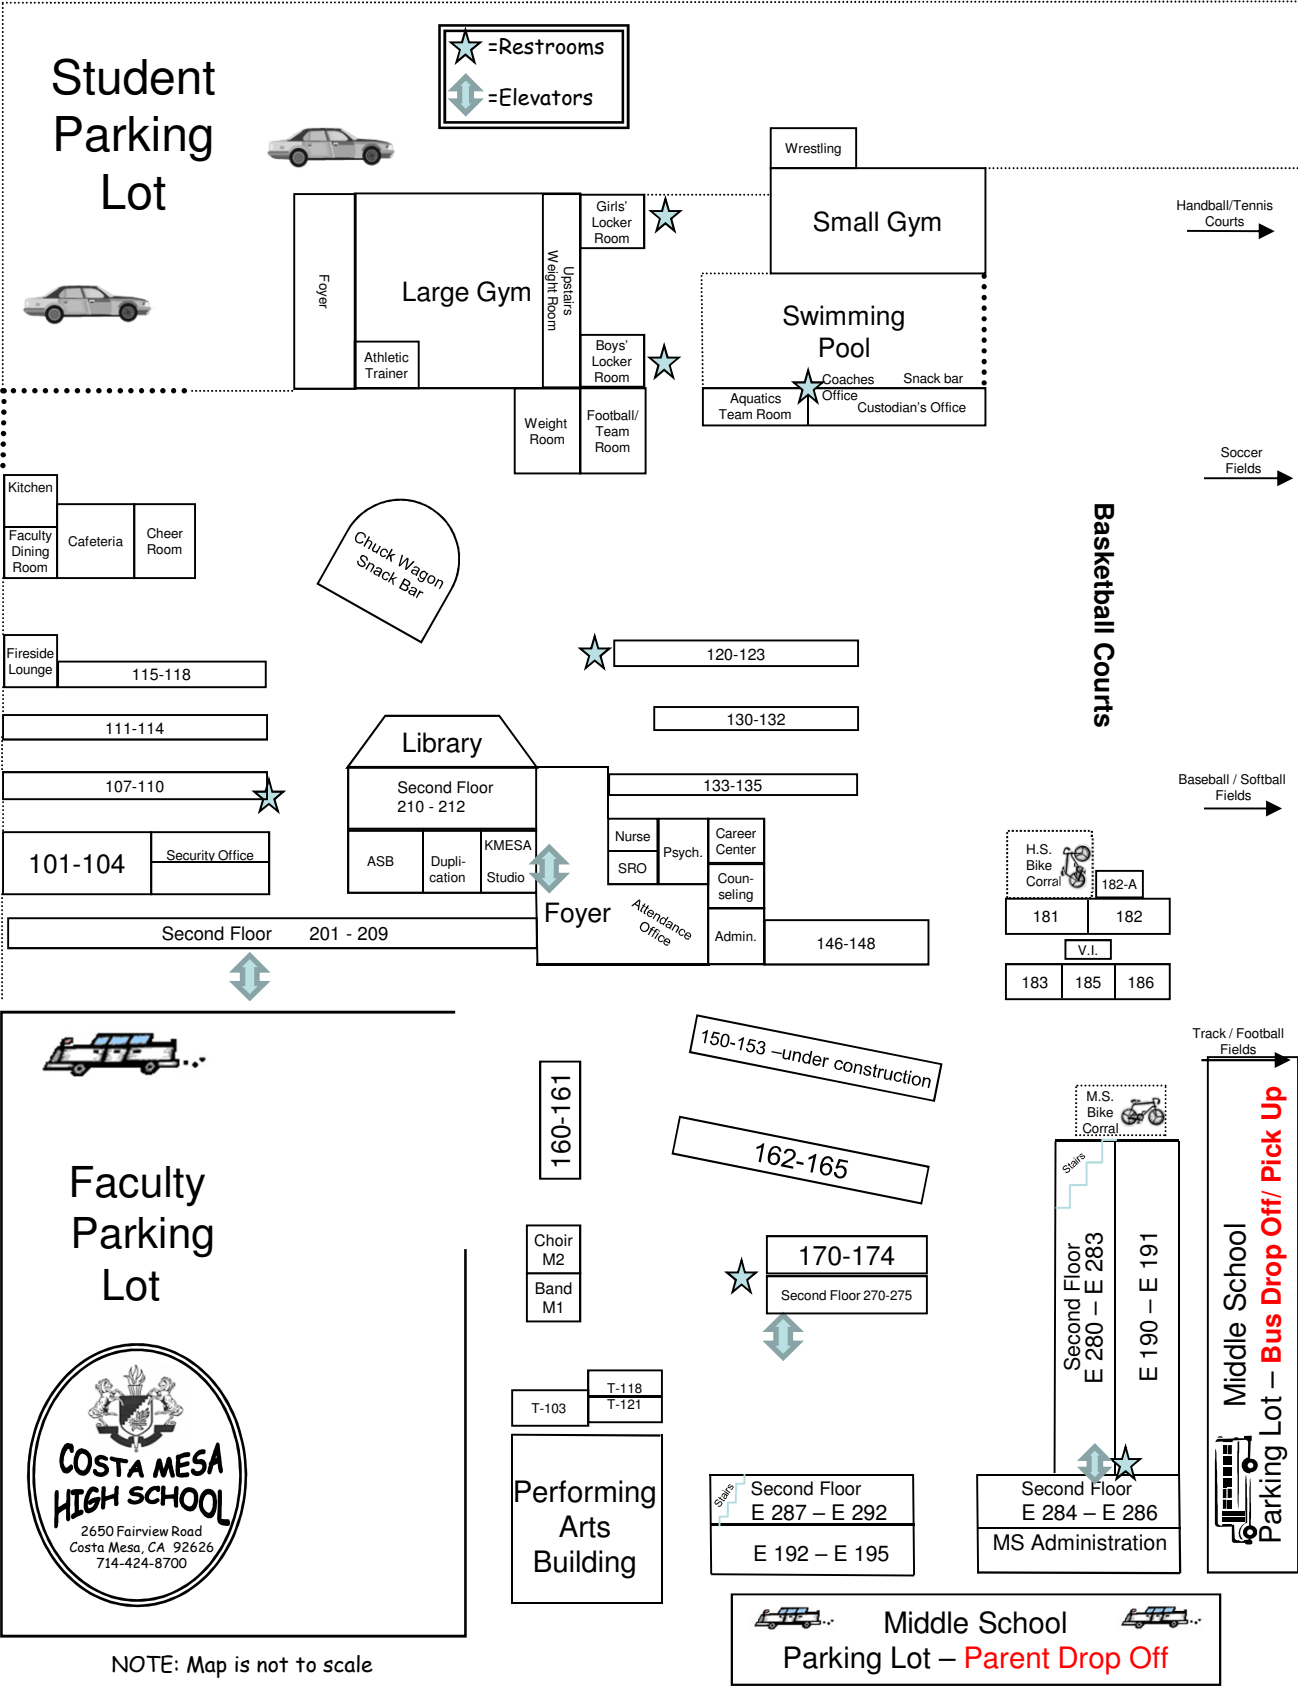

Costa Mesa High School/Middle School

NOTE: Map is not to scale

Middle School
 Parking Lot – **Parent Drop Off**

Fairview Rd.

Arlington Avenue