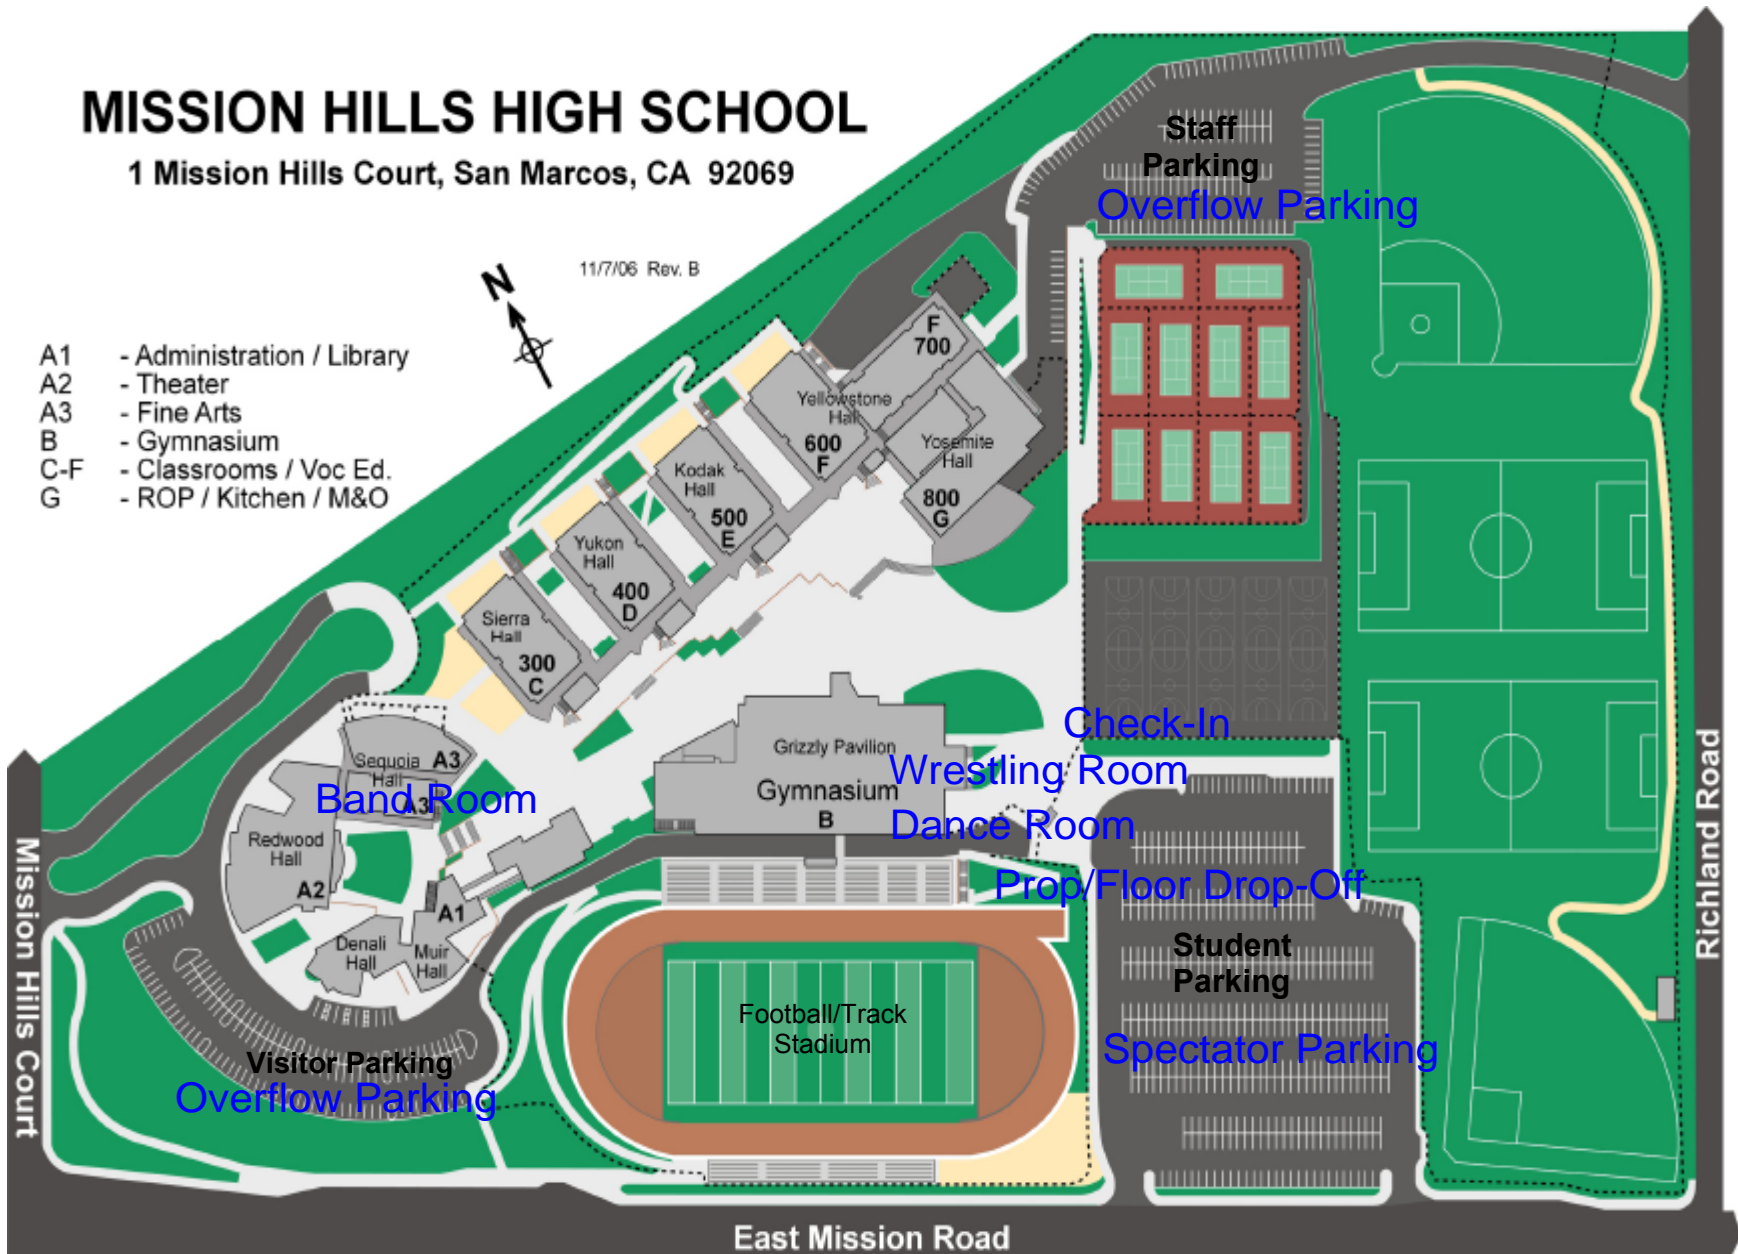

MISSION HILLS HIGH SCHOOL

1 Mission Hills Court, San Marcos, CA 92069

11/7/06 Rev. B

- A1 - Administration / Library
- A2 - Theater
- A3 - Fine Arts
- B - Gymnasium
- C-F - Classrooms / Voc Ed.
- G - ROP / Kitchen / M&O