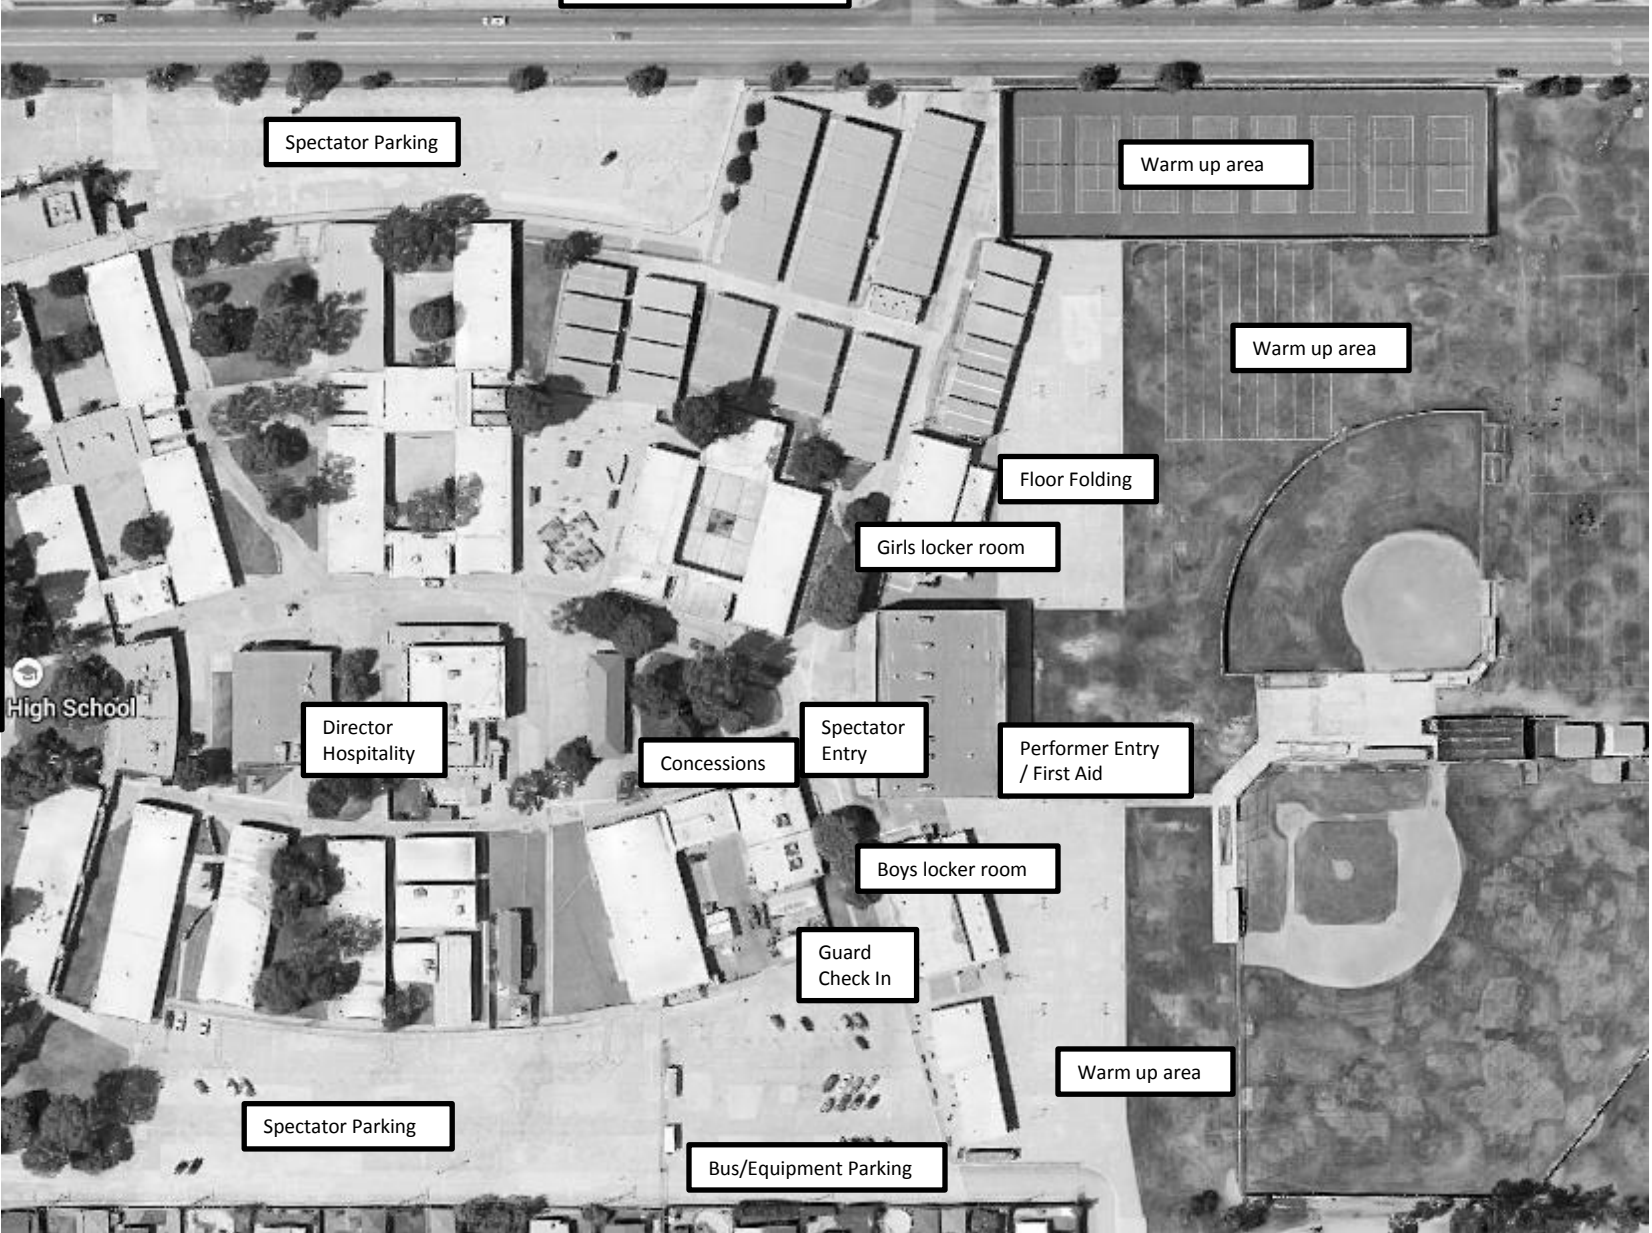

E-mail CONTACT: tomsled8@msn.com

NAME OF LOCAL EMERGENCY HOSPITAL: Lakewood Regional, 3700 E. South St., Lakewood 90712

SPECIAL INSTRUCTIONS:

Mayfair HS Winter Guard Show Map

Allington St.

Woodruff Ave

Spectator Parking