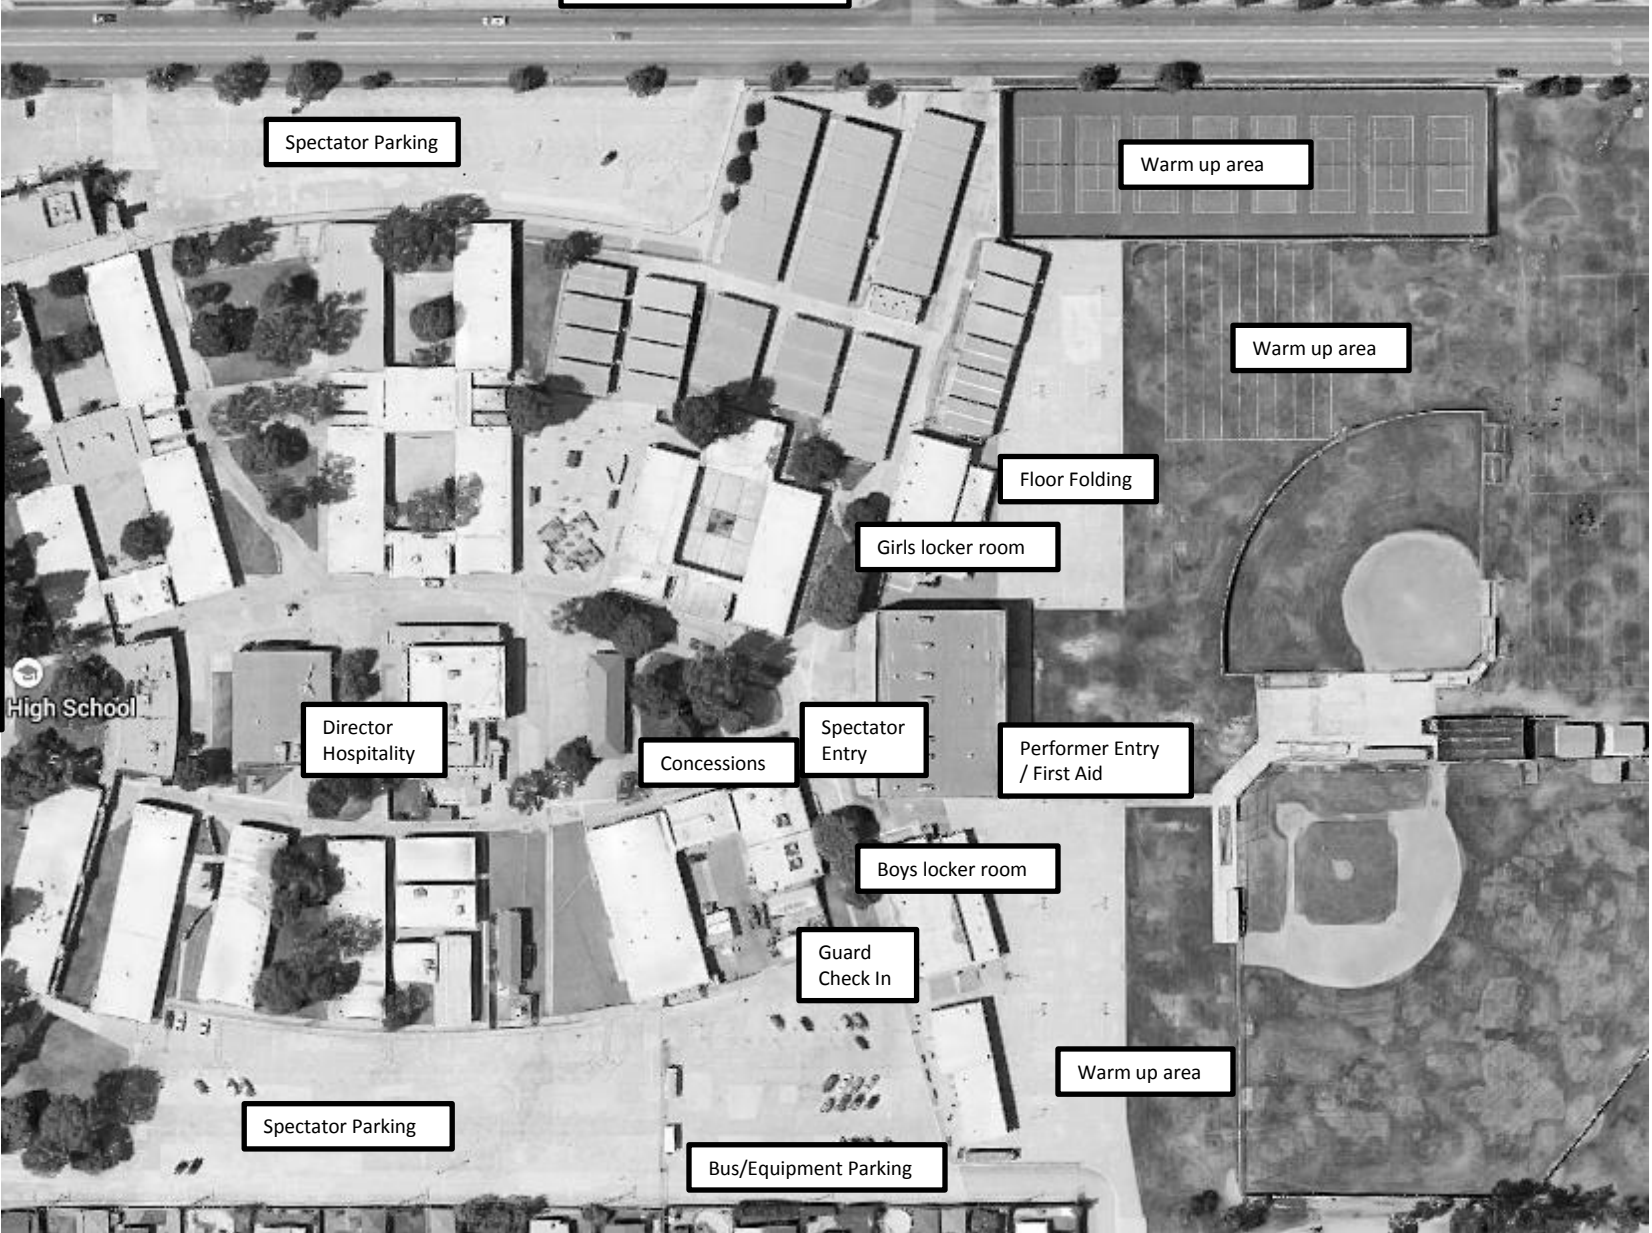

Mayfair HS Winter Guard Show Map

Allington St.

Woodruff Ave

Spectator Parking

Warm up area

Warm up area

Floor Folding

Girls locker room

Director Hospitality

Concessions

Spectator Entry

Performer Entry / First Aid

Boys locker room

Guard Check In

Spectator Parking

Warm up area

Bus/Equipment Parking

High School