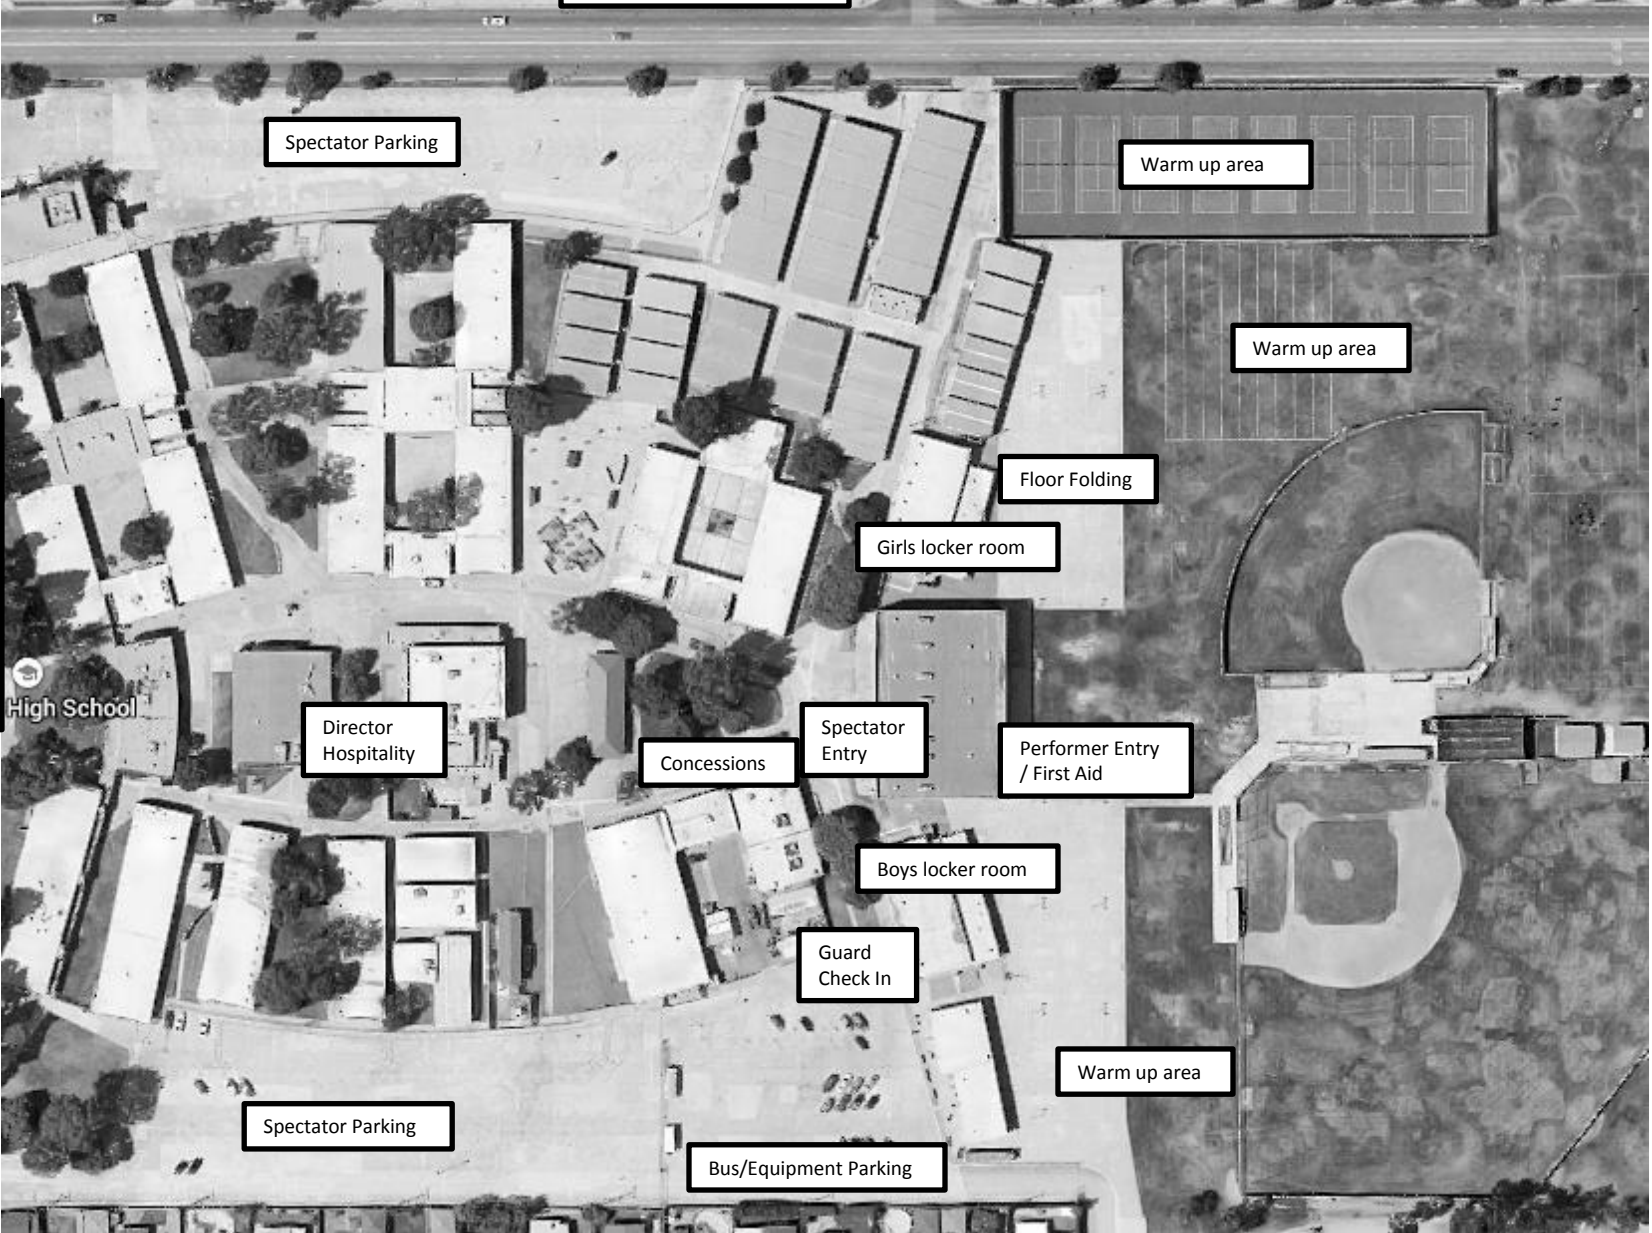

TIME PRACTICE AREAS AVAILABLE: 2 hours before

TIME CONCESSIONS WILL BE AVAILABLE: 30 minutes before

PRIMARY CONTACT: **Tom Phillips**

E-mail CONTACT: tomsled8@msn.com

NAME OF LOCAL EMERGENCY HOSPITAL: Lakewood Regional, 3700 E. South St., Lakewood 90712

SPECIAL INSTRUCTIONS:

Mayfair HS Winter Guard Show Map

Allington St.

Woodruff Ave

Spectator Parking

Warm up area

Warm up area

Floor Folding