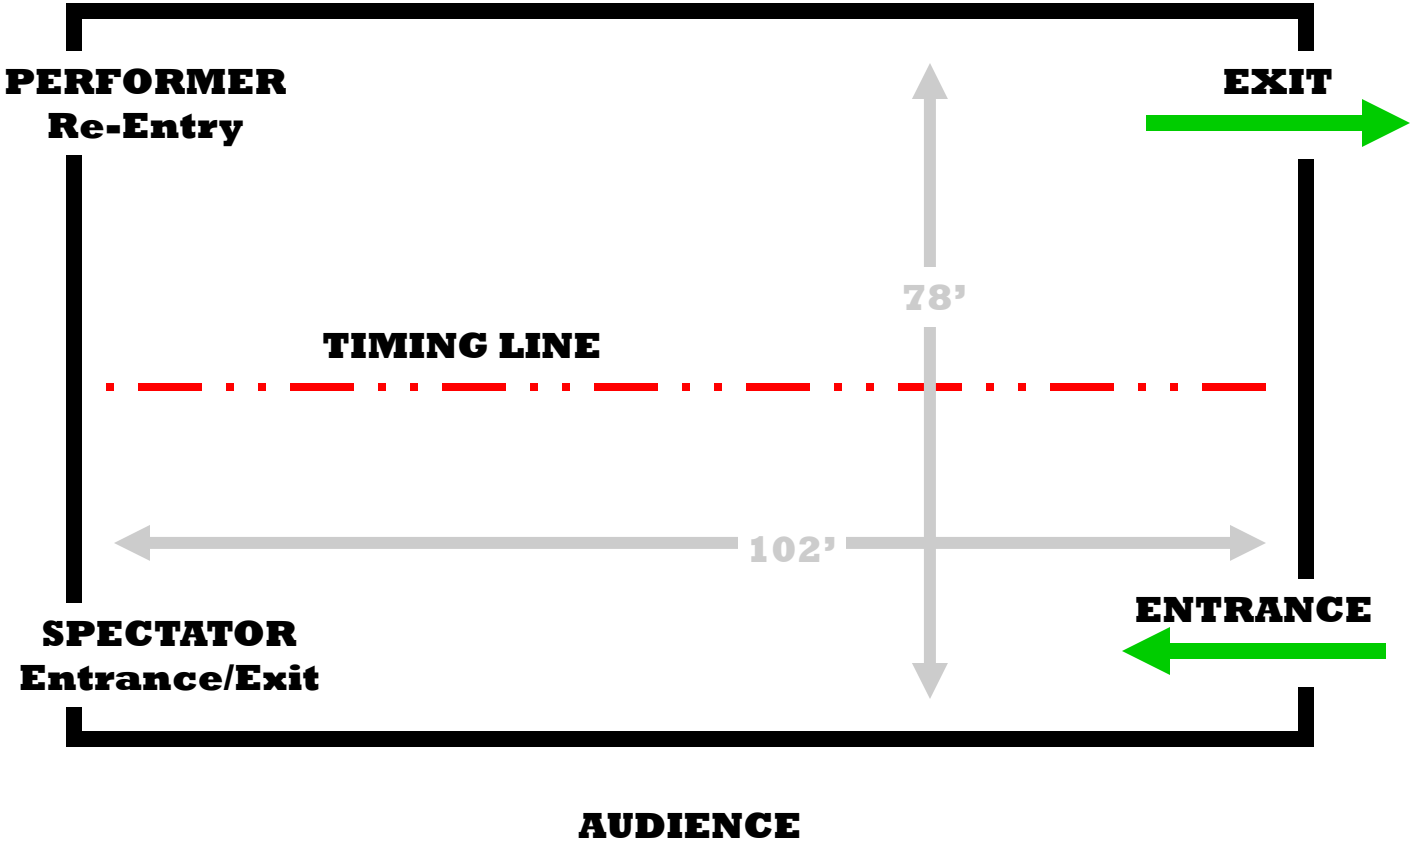

Mayfair High School

TYPES OF PRACTICE AREAS AVAILABLE: **Tennis courts, basketball courts, fields**

TIME PRACTICE AREAS AVAILABLE: 2 hours before

TIME CONCESSIONS WILL BE AVAILABLE: 30 minutes before

PRIMARY CONTACT: **Tom Phillips**

E-mail CONTACT: tomsled8@msn.com

NAME OF LOCAL EMERGENCY HOSPITAL: Lakewood Regional, 3700 E. South St., Lakewood 90712

SPECIAL INSTRUCTIONS: